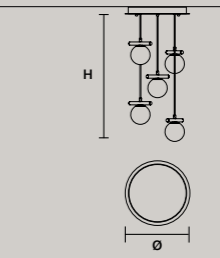

POSY C5 RD 40		
ø	40 cm / 15.70"	
H MAX	160 cm / 63.00"	
STANDARD LIGHTING		
5xG9x10 W MAX (NOT INCL.)*		

* BULB MAX
Ø 37 mm/1.50" W 70 mm/2.80"