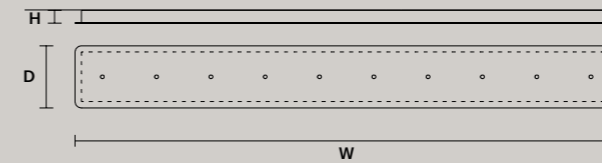

LINEAR CANOPY LN 175

SIZE		FINISHINGS	PRODUCT NAME
W	175 cm / 68.90"	● V91	POSY C10 LN 175
D	20 cm / 7.90"		
H	4 cm / 1.60"		

ROUND CANOPY RD 40

SIZE		FINISHINGS	PRODUCT NAME
Ø	40 cm / 15.70"	● V91	POSY C5 RD 40
H	4 cm / 1.60"		POSY S5