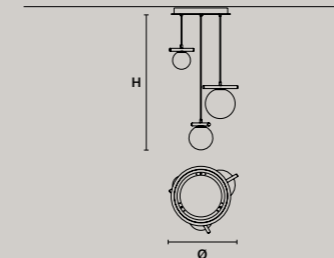

POSY S3		
ø	40 cm / 15.70"	
H MAX	160 cm / 63.00"	
STANDARD LIGHTING		
1xG9x10 W MAX (NOT INCL.)* 2xE14x10 W MAX (NOT INCL.)**		
* BULB MAX Ø 37 mm/1.50" W 70 mm/2.80"		
** BULB MAX Ø 37 mm /1.50" W 110 mm/4.30"		

POSY S5		
ø	60 cm / 23.60"	
H MAX	160 cm / 63.00"	
STANDARD LIGHTING		
2xG9x10 W MAX (NOT INCL.)* 3xE14x10 W MAX (NOT INCL.)**		
* BULB MAX Ø 37 mm/1.50" W 70 mm/2.80"		
** BULB MAX Ø 37 mm /1.50" W 110 mm/4.30"