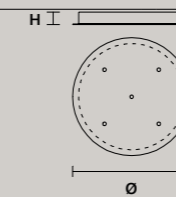

POSY C10 LN 175		
W	175 cm / 68.90"	
D	20 cm / 7.90"	
H MAX	160 cm / 63.00"	
STANDARD LIGHTING		
10xG9x10 W MAX (NOT INCL.)*		

* BULB MAX
Ø 37 mm/1.50" W 70 mm/2.80"

* : ONLY FOR THE US MARKET.

SINGLE CANOPIES

SINGLE CANOPY

SIZE		FINISHINGS	PRODUCT NAME
Ø	10 cm / 3.90"	● V91	POSY S1 12
H	3,2 cm / 1.30"		POSY S1 16
			POSY S1 20
			POSY BIL3
			POSY BIL4
			POSY BIL6

SINGLE CANOPY

SIZE		FINISHINGS	PRODUCT NAME
Ø	10 cm / 3.90"	● V91	POSY S1 25
H	3,2 cm / 1.30"		

MULTIPLE CANOPIES

LINEAR CANOPY LN 75

SIZE		FINISHINGS	PRODUCT NAME
W	75 cm / 29.50"	● V91	POSY C5 LN 75
D	20 cm / 7.90"		
H	4 cm / 1.60"		

LINEAR CANOPY LN 125

SIZE		FINISHINGS	PRODUCT NAME
W	125 cm / 49.20"	● V91	POSY C7 LN 125
D	20 cm / 7.90"		
H	4 cm / 1.60"		

LINEAR CANOPY LN 175

SIZE		FINISHINGS	PRODUCT NAME
W	175 cm / 68.90"	● V91	POSY C10 LN 175
D	20 cm / 7.90"		
H	4 cm / 1.60"		

ROUND CANOPY RD 40

SIZE		FINISHINGS	PRODUCT NAME
Ø	40 cm / 15.70"	● V91	POSY C5 RD 40
H	4 cm / 1.60"		POSY S5