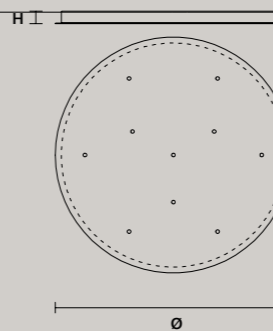

ROUND CANOPY RD 80