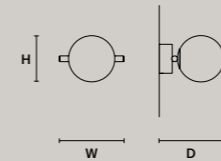

* BULB MAX
Ø 37 mm/1.50" W 70 mm/2.80"

POSY S1 16		
W	22 cm / 8.70"	
D	16 cm / 6.30"	
H	18 cm / 7.10"	
STANDARD LIGHTING		
1xE14x10 W MAX (NOT INCL.)*		

* BULB MAX
Ø 37 mm /1.50" W 110 mm/4.30"

POSY S1 20		
W	26 cm / 10.20"	
D	20 cm / 7.90"	
H	22 cm / 8.70"	
STANDARD LIGHTING		
1xE14x10 W MAX (NOT INCL.)*		

* BULB MAX
Ø 37 mm /1.50" W 150 mm/5.90"

POSY A1 P		
W	22 cm / 8.70"	
D	22 cm / 8.70"	
H	16 cm / 6.30"	
STANDARD LIGHTING		
1xE14x10 W MAX (NOT INCL.)*		

* BULB MAX
Ø 37 mm /1.50" W 110 mm/4.30"

POSY A1 G		
W	26 cm / 10.20"	
D	26 cm / 10.20"	
H	20 cm / 7.90"	
STANDARD LIGHTING		
1xE14x10 W MAX (NOT INCL.)*		

* BULB MAX
Ø 37 mm /1.50" W 110 mm/4.30"

POSY TL		
W	26 cm / 10.20"	
D	20 cm / 7.90"	
H	20 cm / 7.90"	
STANDARD LIGHTING		
1xE14x10 W MAX (NOT INCL.)*		

* BULB MAX
Ø 37 mm /1.50" W 110 mm/4.30"

POSY STL		
W	39 cm / 15.40"	
D	32 cm / 12.60"	
H	152 cm / 59.80"	
STANDARD LIGHTING		
1xG9x10 W MAX (NOT INCL.)* 2xE14x10 W MAX (NOT INCL.)**		
* BULB MAX Ø 37 mm/1.50" W 70 mm/2.80"		
** BULB MAX Ø 37 mm /1.50" W 110 mm/4.30"		

POSY S1 25		
W	31 cm / 12.20"	
D	25 cm / 9.80"	
H	29 cm / 11.40"	
STANDARD LIGHTING		
1xE27x20 W MAX (NOT INCL.)*		

* BULB MAX
Ø 62 mm/2.40" W 185 mm/7.30"

POSY BIL3		
W	100 cm / 39.40"	
D	33 cm / 13.00"	
H	34 cm / 13.40"	
STANDARD LIGHTING		
1xG9x10 W MAX (NOT INCL.)* 2xE14x10 W MAX (NOT INCL.)**		
* BULB MAX Ø 37 mm/1.50" W 70 mm/2.80"		
** BULB MAX Ø 37 mm /1.50" W 110 mm/4.30"		