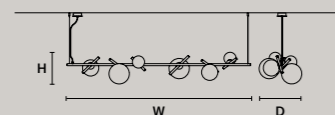

POSY S3		
ø	40 cm / 15.70"	
H MAX	160 cm / 63.00"	
STANDARD LIGHTING		
1xG9x10 W MAX (NOT INCL.)* 2xE14x10 W MAX (NOT INCL.)**		
* BULB MAX Ø 37 mm/1.50" W 70 mm/2.80"		
** BULB MAX Ø 37 mm /1.50" W 110 mm/4.30"		

POSY S5		
ø	60 cm / 23.60"	
H MAX	160 cm / 63.00"	
STANDARD LIGHTING		
2xG9x10 W MAX (NOT INCL.)* 3xE14x10 W MAX (NOT INCL.)**		
* BULB MAX Ø 37 mm/1.50" W 70 mm/2.80"		
** BULB MAX Ø 37 mm /1.50" W 110 mm/4.30"		

POSY C5 RD 40		
ø	40 cm / 15.70"	
H MAX	160 cm / 63.00"	
STANDARD LIGHTING		
5xG9x10 W MAX (NOT INCL.)*		

* BULB MAX
Ø 37 mm/1.50" W 70 mm/2.80"

POSY C7 RD 60		
ø	60 cm / 23.60"	
H MAX	160 cm / 63.00"	
STANDARD LIGHTING		
7xG9x10 W MAX (NOT INCL.)*		

* BULB MAX
Ø 37 mm/1.50" W 70 mm/2.80"

POSY BIL6		
W	180 cm / 70.90"	
D	42 cm / 16.50"	
H	31 cm / 12.20"	
STANDARD LIGHTING		
2xG9x10 W MAX (NOT INCL.)* 4xE14x10 W MAX (NOT INCL.)**		
* BULB MAX Ø 37 mm/1.50" W 70 mm/2.80"		
** BULB MAX Ø 37 mm /1.50" W 110 mm/4.30"		