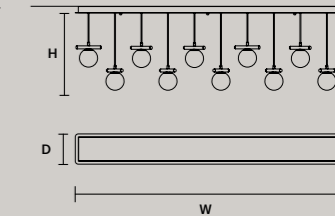

POSY C10 RD 80		
ø	80 cm / 31.50"	
H MAX	160 cm / 63.00"	
STANDARD LIGHTING		
10xG9x10 W MAX (NOT INCL.)*		

* BULB MAX
Ø 37 mm/1.50" W 70 mm/2.80"

POSY C5 LN 75		
W	75 cm / 29.50"	
D	20 cm / 7.90"	
H MAX	160 cm / 63.00"	
STANDARD LIGHTING		
5xG9x10 W MAX (NOT INCL.)*		

* BULB MAX
Ø 37 mm/1.50" W 70 mm/2.80"

POSY C7 LN 125		
W	125 cm / 49.20"	
D	20 cm / 7.90"	
H MAX	160 cm / 63.00"	
STANDARD LIGHTING		
7xG9x10 W MAX (NOT INCL.)*		

* BULB MAX
Ø 37 mm/1.50" W 70 mm/2.80"

POSY C10 LN 175		
W	175 cm / 68.90"	
D	20 cm / 7.90"	
H MAX	160 cm / 63.00"	
STANDARD LIGHTING		
10xG9x10 W MAX (NOT INCL.)*		

* BULB MAX
Ø 37 mm/1.50" W 70 mm/2.80"

* : ONLY FOR THE US MARKET.

SINGLE CANOPIES