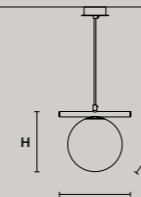

* BULB MAX
Ø 37 mm/1.50" W 70 mm/2.80"

POSY S1 16		
W	22 cm / 8.70"	
D	16 cm / 6.30"	
H	18 cm / 7.10"	
STANDARD LIGHTING		
1xE14x10 W MAX (NOT INCL.)*		

* BULB MAX
Ø 37 mm /1.50" W 110 mm/4.30"

POSY S1 20		
W	26 cm / 10.20"	
D	20 cm / 7.90"	
H	22 cm / 8.70"	
STANDARD LIGHTING		
1xE14x10 W MAX (NOT INCL.)*		

* BULB MAX
Ø 37 mm /1.50" W 150 mm/5.90"

POSY A1 P		
W	22 cm / 8.70"	
D	22 cm / 8.70"	
H	16 cm / 6.30"	
STANDARD LIGHTING		
1xE14x10 W MAX (NOT INCL.)*		

* BULB MAX
Ø 37 mm /1.50" W 110 mm/4.30"

POSY A1 G		
W	26 cm / 10.20"	
D	26 cm / 10.20"	
H	20 cm / 7.90"	
STANDARD LIGHTING		
1xE14x10 W MAX (NOT INCL.)*		

* BULB MAX
Ø 37 mm /1.50" W 110 mm/4.30"

POSY TL		
W	26 cm / 10.20"	
D	20 cm / 7.90"	
H	20 cm / 7.90"	
STANDARD LIGHTING		
1xE14x10 W MAX (NOT INCL.)*		

* BULB MAX
Ø 37 mm /1.50" W 110 mm/4.30"

POSY STL		
W	39 cm / 15.40"	
D	32 cm / 12.60"	
H	152 cm / 59.80"	
STANDARD LIGHTING		
1xG9x10 W MAX (NOT INCL.)* 2xE14x10 W MAX (NOT INCL.)**		
* BULB MAX Ø 37 mm/1.50" W 70 mm/2.80"		
** BULB MAX Ø 37 mm /1.50" W 110 mm/4.30"		

POSY S1 25		
W	31 cm / 12.20"	
D	25 cm / 9.80"	
H	29 cm / 11.40"	
STANDARD LIGHTING		
1xE27x20 W MAX (NOT INCL.)*		

* BULB MAX
Ø 62 mm/2.40" W 185 mm/7.30"

POSY BIL3		
W	100 cm / 39.40"	
D	33 cm / 13.00"	
H	34 cm / 13.40"	
STANDARD LIGHTING		
1xG9x10 W MAX (NOT INCL.)* 2xE14x10 W MAX (NOT INCL.)**		
* BULB MAX Ø 37 mm/1.50" W 70 mm/2.80"		
** BULB MAX Ø 37 mm /1.50" W 110 mm/4.30"		