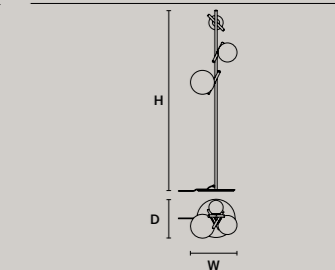

* BULB MAX
Ø 37 mm/1.50" W 70 mm/2.80"

POSY S1 16		
W	22 cm / 8.70"	
D	16 cm / 6.30"	
H	18 cm / 7.10"	
STANDARD LIGHTING		
1xE14x10 W MAX (NOT INCL.)*		

* BULB MAX
Ø 37 mm /1.50" W 110 mm/4.30"

POSY S1 20		
W	26 cm / 10.20"	
D	20 cm / 7.90"	
H	22 cm / 8.70"	
STANDARD LIGHTING		
1xE14x10 W MAX (NOT INCL.)*		

* BULB MAX
Ø 37 mm /1.50" W 150 mm/5.90"

POSY A1 P		
W	22 cm / 8.70"	
D	22 cm / 8.70"	
H	16 cm / 6.30"	
STANDARD LIGHTING		
1xE14x10 W MAX (NOT INCL.)*		

* BULB MAX
Ø 37 mm /1.50" W 110 mm/4.30"

POSY A1 G		
W	26 cm / 10.20"	
D	26 cm / 10.20"	
H	20 cm / 7.90"	
STANDARD LIGHTING		
1xE14x10 W MAX (NOT INCL.)*		

* BULB MAX
Ø 37 mm /1.50" W 110 mm/4.30"

POSY TL		
W	26 cm / 10.20"	
D	20 cm / 7.90"	
H	20 cm / 7.90"	
STANDARD LIGHTING		
1xE14x10 W MAX (NOT INCL.)*		

* BULB MAX
Ø 37 mm /1.50" W 110 mm/4.30"

POSY STL		
W	39 cm / 15.40"	
D	32 cm / 12.60"	
H	152 cm / 59.80"	
STANDARD LIGHTING		
1xG9x10 W MAX (NOT INCL.)* 2xE14x10 W MAX (NOT INCL.)**		
* BULB MAX Ø 37 mm/1.50" W 70 mm/2.80"		
** BULB MAX Ø 37 mm /1.50" W 110 mm/4.30"		

POSY S1 25		
W	31 cm / 12.20"	
D	25 cm / 9.80"	
H	29 cm / 11.40"	
STANDARD LIGHTING		
1xE27x20 W MAX (NOT INCL.)*		

* BULB MAX
Ø 62 mm/2.40" W 185 mm/7.30"

POSY BIL3		
W	100 cm / 39.40"	
D	33 cm / 13.00"	
H	34 cm / 13.40"	
STANDARD LIGHTING		
1xG9x10 W MAX (NOT INCL.)* 2xE14x10 W MAX (NOT INCL.)**		
* BULB MAX Ø 37 mm/1.50" W 70 mm/2.80"		
** BULB MAX Ø 37 mm /1.50" W 110 mm/4.30"		