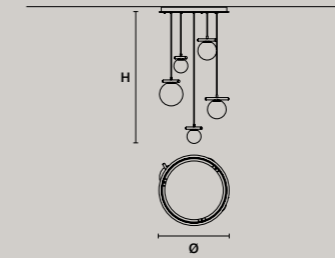

Posy

Struttura in metallo galvanizzato.
Diffusore in vetro triplex di Murano
bianco opalino.

Galvanic metal structure . Triplex
opal white Murano glass diffuser.

Galvanisierte Metallstruktur.
Opalweißer Triplex-Diffusor aus
Muranglas.

Estructura de metal galvanizado.
Difusor de vidrio triplex de Murano
blanco opalino.

Structure en métal galvanisé.
Diffuseur en verre triplex de
Murano opale blanc.

Металлическая структура с
гальваническим покрытием.
Рассеиватель из триплексного
муранского стекла бело-
опалового цвета.

这种灯具的结构是电镀的金属，光扩
散是白色Murano三层玻璃做的。

هيكل من المعدن المجلفن.
ناشر ضوء من زجاج ثلاثي أبيض
مورانو أوبال.

DISCOVER MORE

POSY S1 12		
W	18 cm / 7.10"	
D	12 cm / 4.70"	
H	14 cm / 5.50"	
STANDARD LIGHTING		
1xG9x10 W MAX (NOT INCL.)*		

* BULB MAX
Ø 37 mm/1.50" W 70 mm/2.80"

POSY S1 16		
W	22 cm / 8.70"	
D	16 cm / 6.30"	
H	18 cm / 7.10"	
STANDARD LIGHTING		
1xE14x10 W MAX (NOT INCL.)*		

* BULB MAX
Ø 37 mm /1.50" W 110 mm/4.30"

POSY S1 20		
W	26 cm / 10.20"	
D	20 cm / 7.90"	
H	22 cm / 8.70"	
STANDARD LIGHTING		
1xE14x10 W MAX (NOT INCL.)*		

* BULB MAX
Ø 37 mm /1.50" W 150 mm/5.90"

POSY A1 P		
W	22 cm / 8.70"	
D	22 cm / 8.70"	
H	16 cm / 6.30"	
STANDARD LIGHTING		
1xE14x10 W MAX (NOT INCL.)*		

* BULB MAX
Ø 37 mm /1.50" W 110 mm/4.30"

POSY A1 G		
W	26 cm / 10.20"	
D	26 cm / 10.20"	
H	20 cm / 7.90"	
STANDARD LIGHTING		
1xE14x10 W MAX (NOT INCL.)*		

* BULB MAX
Ø 37 mm /1.50" W 110 mm/4.30"

POSY TL		
W	26 cm / 10.20"	
D	20 cm / 7.90"	
H	20 cm / 7.90"	
STANDARD LIGHTING		
1xE14x10 W MAX (NOT INCL.)*		

* BULB MAX
Ø 37 mm /1.50" W 110 mm/4.30"

POSY STL		
W	39 cm / 15.40"	
D	32 cm / 12.60"	
H	152 cm / 59.80"	
STANDARD LIGHTING		
1xG9x10 W MAX (NOT INCL.)* 2xE14x10 W MAX (NOT INCL.)**		
* BULB MAX Ø 37 mm/1.50" W 70 mm/2.80"		
** BULB MAX Ø 37 mm /1.50" W 110 mm/4.30"		

POSY S1 25		
W	31 cm / 12.20"	
D	25 cm / 9.80"	
H	29 cm / 11.40"	
STANDARD LIGHTING		
1xE27x20 W MAX (NOT INCL.)*		

* BULB MAX
Ø 62 mm/2.40" W 185 mm/7.30"