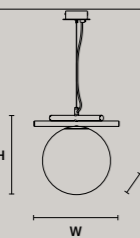

* BULB MAX
Ø 37 mm /1.50" W 150 mm/5.90"

POSY A1 P		
W	22 cm / 8.70"	
D	22 cm / 8.70"	
H	16 cm / 6.30"	
STANDARD LIGHTING		
1xE14x10 W MAX (NOT INCL.)*		

* BULB MAX
Ø 37 mm /1.50" W 110 mm/4.30"

POSY A1 G		
W	26 cm / 10.20"	
D	26 cm / 10.20"	
H	20 cm / 7.90"	
STANDARD LIGHTING		
1xE14x10 W MAX (NOT INCL.)*		

* BULB MAX
Ø 37 mm /1.50" W 110 mm/4.30"

POSY TL		
W	26 cm / 10.20"	
D	20 cm / 7.90"	
H	20 cm / 7.90"	
STANDARD LIGHTING		
1xE14x10 W MAX (NOT INCL.)*		

* BULB MAX
Ø 37 mm /1.50" W 110 mm/4.30"

POSY STL		
W	39 cm / 15.40"	
D	32 cm / 12.60"	
H	152 cm / 59.80"	
STANDARD LIGHTING		
1xG9x10 W MAX (NOT INCL.)* 2xE14x10 W MAX (NOT INCL.)**		
* BULB MAX Ø 37 mm/1.50" W 70 mm/2.80"		
** BULB MAX Ø 37 mm /1.50" W 110 mm/4.30"		

POSY S1 25		
W	31 cm / 12.20"	
D	25 cm / 9.80"	
H	29 cm / 11.40"	
STANDARD LIGHTING		
1xE27x20 W MAX (NOT INCL.)*		

* BULB MAX
Ø 62 mm/2.40" W 185 mm/7.30"

POSY BIL3		
W	100 cm / 39.40"	
D	33 cm / 13.00"	
H	34 cm / 13.40"	
STANDARD LIGHTING		
1xG9x10 W MAX (NOT INCL.)* 2xE14x10 W MAX (NOT INCL.)**		
* BULB MAX Ø 37 mm/1.50" W 70 mm/2.80"		
** BULB MAX Ø 37 mm /1.50" W 110 mm/4.30"		

POSY BIL4		
W	140 cm / 55.10"	
D	38 cm / 15.00"	
H	29 cm / 11.40"	
STANDARD LIGHTING		
1xG9x10 W MAX (NOT INCL.)* 3xE14x10 W MAX (NOT INCL.)**		
* BULB MAX Ø 37 mm/1.50" W 70 mm/2.80"		
** BULB MAX Ø 37 mm /1.50" W 110 mm/4.30"		