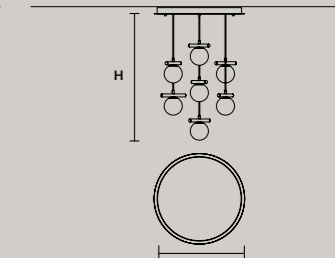

POSY C7 RD 60		
ø	60 cm / 23.60"	
H MAX	160 cm / 63.00"	
STANDARD LIGHTING		
7xG9x10 W MAX (NOT INCL.)*		

* BULB MAX
Ø 37 mm/1.50" W 70 mm/2.80"