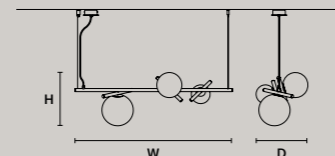

* BULB MAX
Ø 37 mm/1.50" W 70 mm/2.80"

POSY S1 16		
W	22 cm / 8.70"	
D	16 cm / 6.30"	
H	18 cm / 7.10"	
STANDARD LIGHTING		
1xE14x10 W MAX (NOT INCL.)*		

* BULB MAX
Ø 37 mm /1.50" W 110 mm/4.30"

POSY S1 20		
W	26 cm / 10.20"	
D	20 cm / 7.90"	
H	22 cm / 8.70"	
STANDARD LIGHTING		
1xE14x10 W MAX (NOT INCL.)*		

* BULB MAX
Ø 37 mm /1.50" W 150 mm/5.90"

POSY A1 P		
W	22 cm / 8.70"	
D	22 cm / 8.70"	
H	16 cm / 6.30"	
STANDARD LIGHTING		
1xE14x10 W MAX (NOT INCL.)*		

* BULB MAX
Ø 37 mm /1.50" W 110 mm/4.30"

POSY A1 G		
W	26 cm / 10.20"	
D	26 cm / 10.20"	
H	20 cm / 7.90"	
STANDARD LIGHTING		
1xE14x10 W MAX (NOT INCL.)*		

* BULB MAX
Ø 37 mm /1.50" W 110 mm/4.30"

POSY TL		
W	26 cm / 10.20"	
D	20 cm / 7.90"	
H	20 cm / 7.90"	
STANDARD LIGHTING		
1xE14x10 W MAX (NOT INCL.)*		

* BULB MAX
Ø 37 mm /1.50" W 110 mm/4.30"

POSY STL		
W	39 cm / 15.40"	
D	32 cm / 12.60"	
H	152 cm / 59.80"	
STANDARD LIGHTING		
1xG9x10 W MAX (NOT INCL.)* 2xE14x10 W MAX (NOT INCL.)**		
* BULB MAX Ø 37 mm/1.50" W 70 mm/2.80"		
** BULB MAX Ø 37 mm /1.50" W 110 mm/4.30"		

POSY S1 25		
W	31 cm / 12.20"	
D	25 cm / 9.80"	
H	29 cm / 11.40"	
STANDARD LIGHTING		
1xE27x20 W MAX (NOT INCL.)*		

* BULB MAX
Ø 62 mm/2.40" W 185 mm/7.30"

POSY BIL3		
W	100 cm / 39.40"	
D	33 cm / 13.00"	
H	34 cm / 13.40"	
STANDARD LIGHTING		
1xG9x10 W MAX (NOT INCL.)* 2xE14x10 W MAX (NOT INCL.)**		
* BULB MAX Ø 37 mm/1.50" W 70 mm/2.80"		
** BULB MAX Ø 37 mm /1.50" W 110 mm/4.30"		