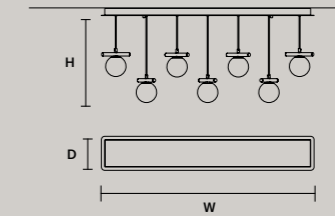

POSY C7 LN 125		
W	125 cm / 49.20"	
D	20 cm / 7.90"	
H MAX	160 cm / 63.00"	
STANDARD LIGHTING		
7xG9x10 W MAX (NOT INCL.)*		

* BULB MAX
Ø 37 mm/1.50" W 70 mm/2.80"