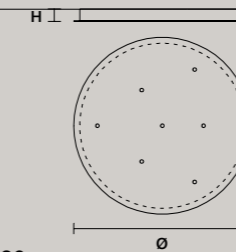

ROUND CANOPY RD 60