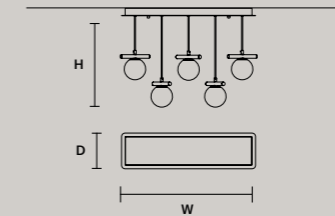

POSY C5 LN 75		
W	75 cm / 29.50"	
D	20 cm / 7.90"	
H MAX	160 cm / 63.00"	
STANDARD LIGHTING		
5xG9x10 W MAX (NOT INCL.)*		

* BULB MAX
Ø 37 mm/1.50" W 70 mm/2.80"