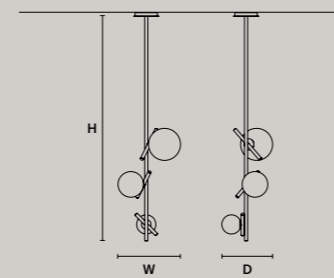

POSY S5		
ø	60 cm / 23.60"	
H MAX	160 cm / 63.00"	
STANDARD LIGHTING		
2xG9x10 W MAX (NOT INCL.)* 3xE14x10 W MAX (NOT INCL.)**		
* BULB MAX Ø 37 mm/1.50" W 70 mm/2.80"		
** BULB MAX Ø 37 mm /1.50" W 110 mm/4.30"		

POSY C5 RD 40		
ø	40 cm / 15.70"	
H MAX	160 cm / 63.00"	
STANDARD LIGHTING		
5xG9x10 W MAX (NOT INCL.)*		

* BULB MAX
Ø 37 mm/1.50" W 70 mm/2.80"

POSY C7 RD 60		
ø	60 cm / 23.60"	
H MAX	160 cm / 63.00"	
STANDARD LIGHTING		
7xG9x10 W MAX (NOT INCL.)*		

* BULB MAX
Ø 37 mm/1.50" W 70 mm/2.80"

POSY BIL6		
W	180 cm / 70.90"	
D	42 cm / 16.50"	
H	31 cm / 12.20"	
STANDARD LIGHTING		
2xG9x10 W MAX (NOT INCL.)* 4xE14x10 W MAX (NOT INCL.)**		
* BULB MAX Ø 37 mm/1.50" W 70 mm/2.80"		
** BULB MAX Ø 37 mm /1.50" W 110 mm/4.30"		

POSY VERT 2		
W	42 cm / 16.50"	
D	20 cm / 7.90"	
H	102 cm / 40.20"	
STANDARD LIGHTING		
2xE14x10 W MAX (NOT INCL.)*		

* BULB MAX
Ø 37 mm/1.50" W 70 mm/2.80"

POSY VERT 3		
W	39 cm / 15.40"	
D	32 cm / 12.60"	
H	142 cm / 55.90"	
STANDARD LIGHTING		
1xG9x10 W MAX (NOT INCL.)* 2xE14x10 W MAX (NOT INCL.)**		
* BULB MAX Ø 37 mm/1.50" W 70 mm/2.80"		
** BULB MAX Ø 37 mm /1.50" W 110 mm/4.30"		