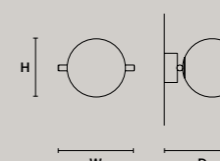

* BULB MAX
Ø 37 mm/1.50" W 70 mm/2.80"

POSY S1 16		
W	22 cm / 8.70"	
D	16 cm / 6.30"	
H	18 cm / 7.10"	
STANDARD LIGHTING		
1xE14x10 W MAX (NOT INCL.)*		

* BULB MAX
Ø 37 mm /1.50" W 110 mm/4.30"

POSY S1 20		
W	26 cm / 10.20"	
D	20 cm / 7.90"	
H	22 cm / 8.70"	
STANDARD LIGHTING		
1xE14x10 W MAX (NOT INCL.)*		

* BULB MAX
Ø 37 mm /1.50" W 150 mm/5.90"

POSY A1 P		
W	22 cm / 8.70"	
D	22 cm / 8.70"	
H	16 cm / 6.30"	
STANDARD LIGHTING		
1xE14x10 W MAX (NOT INCL.)*		

* BULB MAX
Ø 37 mm /1.50" W 110 mm/4.30"

POSY A1 G		
W	26 cm / 10.20"	
D	26 cm / 10.20"	
H	20 cm / 7.90"	
STANDARD LIGHTING		
1xE14x10 W MAX (NOT INCL.)*		

* BULB MAX
Ø 37 mm /1.50" W 110 mm/4.30"

POSY TL		
W	26 cm / 10.20"	
D	20 cm / 7.90"	
H	20 cm / 7.90"	
STANDARD LIGHTING		
1xE14x10 W MAX (NOT INCL.)*		

* BULB MAX
Ø 37 mm /1.50" W 110 mm/4.30"

POSY STL		
W	39 cm / 15.40"	
D	32 cm / 12.60"	
H	152 cm / 59.80"	
STANDARD LIGHTING		
1xG9x10 W MAX (NOT INCL.)* 2xE14x10 W MAX (NOT INCL.)**		
* BULB MAX Ø 37 mm/1.50" W 70 mm/2.80"		
** BULB MAX Ø 37 mm /1.50" W 110 mm/4.30"		

POSY S1 25		
W	31 cm / 12.20"	
D	25 cm / 9.80"	
H	29 cm / 11.40"	
STANDARD LIGHTING		
1xE27x20 W MAX (NOT INCL.)*		

* BULB MAX
Ø 62 mm/2.40" W 185 mm/7.30"

POSY BIL3		
W	100 cm / 39.40"	
D	33 cm / 13.00"	
H	34 cm / 13.40"	
STANDARD LIGHTING		
1xG9x10 W MAX (NOT INCL.)* 2xE14x10 W MAX (NOT INCL.)**		
* BULB MAX Ø 37 mm/1.50" W 70 mm/2.80"		
** BULB MAX Ø 37 mm /1.50" W 110 mm/4.30"		