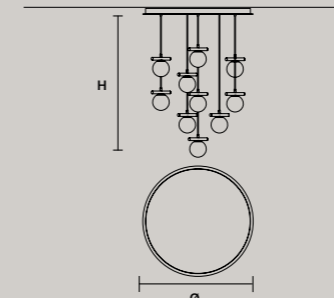

* BULB MAX
Ø 37 mm/1.50" W 70 mm/2.80"

POSY BIL6		
W	180 cm / 70.90"	
D	42 cm / 16.50"	
H	31 cm / 12.20"	
STANDARD LIGHTING		
2xG9x10 W MAX (NOT INCL.)* 4xE14x10 W MAX (NOT INCL.)**		
* BULB MAX Ø 37 mm/1.50" W 70 mm/2.80"		
** BULB MAX Ø 37 mm /1.50" W 110 mm/4.30"		

POSY VERT 2		
W	42 cm / 16.50"	
D	20 cm / 7.90"	
H	102 cm / 40.20"	
STANDARD LIGHTING		
2xE14x10 W MAX (NOT INCL.)*		

* BULB MAX
Ø 37 mm/1.50" W 70 mm/2.80"

POSY VERT 3		
W	39 cm / 15.40"	
D	32 cm / 12.60"	
H	142 cm / 55.90"	
STANDARD LIGHTING		
1xG9x10 W MAX (NOT INCL.)* 2xE14x10 W MAX (NOT INCL.)**		
* BULB MAX Ø 37 mm/1.50" W 70 mm/2.80"		
** BULB MAX Ø 37 mm /1.50" W 110 mm/4.30"		

POSY C10 RD 80		
ø	80 cm / 31.50"	
H MAX	160 cm / 63.00"	
STANDARD LIGHTING		
10xG9x10 W MAX (NOT INCL.)*		

* BULB MAX
Ø 37 mm/1.50" W 70 mm/2.80"

POSY C5 LN 75		
W	75 cm / 29.50"	
D	20 cm / 7.90"	
H MAX	160 cm / 63.00"	
STANDARD LIGHTING		
5xG9x10 W MAX (NOT INCL.)*		

* BULB MAX
Ø 37 mm/1.50" W 70 mm/2.80"

POSY C7 LN 125		
W	125 cm / 49.20"	
D	20 cm / 7.90"	
H MAX	160 cm / 63.00"	
STANDARD LIGHTING		
7xG9x10 W MAX (NOT INCL.)*		

* BULB MAX
Ø 37 mm/1.50" W 70 mm/2.80"