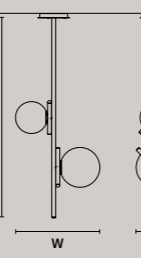

POSY C5 RD 40		
ø	40 cm / 15.70"	
H MAX	160 cm / 63.00"	
STANDARD LIGHTING		
5xG9x10 W MAX (NOT INCL.)*		

* BULB MAX
Ø 37 mm/1.50" W 70 mm/2.80"

POSY C7 RD 60		
ø	60 cm / 23.60"	
H MAX	160 cm / 63.00"	
STANDARD LIGHTING		
7xG9x10 W MAX (NOT INCL.)*		

* BULB MAX
Ø 37 mm/1.50" W 70 mm/2.80"

POSY BIL6		
W	180 cm / 70.90"	
D	42 cm / 16.50"	
H	31 cm / 12.20"	
STANDARD LIGHTING		
2xG9x10 W MAX (NOT INCL.)* 4xE14x10 W MAX (NOT INCL.)**		
* BULB MAX Ø 37 mm/1.50" W 70 mm/2.80"		
** BULB MAX Ø 37 mm /1.50" W 110 mm/4.30"		

POSY VERT 2		
W	42 cm / 16.50"	
D	20 cm / 7.90"	
H	102 cm / 40.20"	
STANDARD LIGHTING		
2xE14x10 W MAX (NOT INCL.)*		

* BULB MAX
Ø 37 mm/1.50" W 70 mm/2.80"

POSY VERT 3		
W	39 cm / 15.40"	
D	32 cm / 12.60"	
H	142 cm / 55.90"	
STANDARD LIGHTING		
1xG9x10 W MAX (NOT INCL.)* 2xE14x10 W MAX (NOT INCL.)**		
* BULB MAX Ø 37 mm/1.50" W 70 mm/2.80"		
** BULB MAX Ø 37 mm /1.50" W 110 mm/4.30"		

POSY C10 RD 80		
ø	80 cm / 31.50"	
H MAX	160 cm / 63.00"	
STANDARD LIGHTING		
10xG9x10 W MAX (NOT INCL.)*		

* BULB MAX
Ø 37 mm/1.50" W 70 mm/2.80"

POSY C5 LN 75		
W	75 cm / 29.50"	
D	20 cm / 7.90"	
H MAX	160 cm / 63.00"	
STANDARD LIGHTING		
5xG9x10 W MAX (NOT INCL.)*		